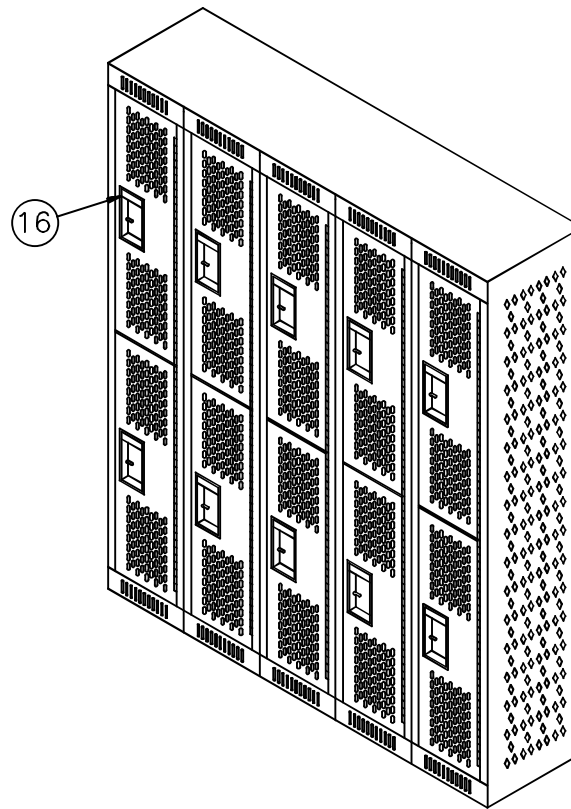

EVENT FLUSH DOOR LOCKER PARTS

NO.	DESCRIPTION	GAUGE
1	BACK PANEL	16
2	SIDE PANEL (REVERSIBLE)	16
3	TOP, INTERMEDIATE & BOTTOM SHELF	16 GALV
4		
5	DOOR STRIKE FRAME	16
6	DOOR (LINER 20 GAUGE)	14
7	HASP	12
8	STAINLESS STEEL POCKET	
9	CONTINUOUS HINGE & FRAME	16
10	RIVET	
11	COAT HOOK	
12	DOOR BUMPER - 2 PER DOOR	
13	#8 x 5/8" BOLT & NUT	
14		
15		
16	NUMBER PLATE & DOOR PULL	
EXTRA & SPECIAL PARTS		
27		
28		
DIM "A"	DIM "B"	DIM "C"