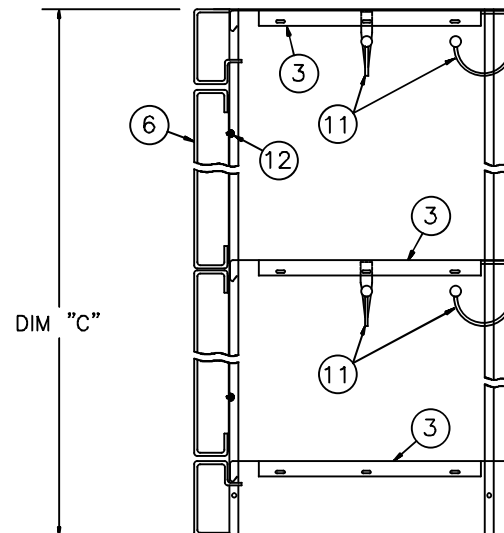

EVENT FLUSH DOOR LOCKER PARTS

NO.	DESCRIPTION	GAUGE
1	BACK PANEL	16
2	SIDE PANEL (REVERSIBLE)	16
3	TOP, INTERMEDIATE & BOTTOM SHELF	16 GALV
4		
5	DOOR STRIKE FRAME	16
6	DOOR (LINER 20 GAUGE)	14
7	HASP	12
8	STAINLESS STEEL POCKET	
9	CONTINUOUS HINGE & FRAME	16
10	RIVET	
11	COAT HOOK	
12	DOOR BUMPER - 2 PER DOOR	
13	#8 x 5/8" BOLT & NUT	
14		
15		
16	NUMBER PLATE & DOOR PULL	
EXTRA & SPECIAL PARTS		
27		
28		
DIM "A"	DIM "B"	DIM "C"

GENERAL STORAGE SYSTEMS

2995 PAGE STREET, LONDON
 ONTARIO, CANADA, N5V 4P6
 PHONE: (519) 453-5910
 FAX: (519) 455-0037

PROJECT:

STYLE:

TYPICAL DOUBLE TIER
 EVENT LOCKER

CUSTOMER:

QUOTE NO:

ARCH/ENG/CONT: