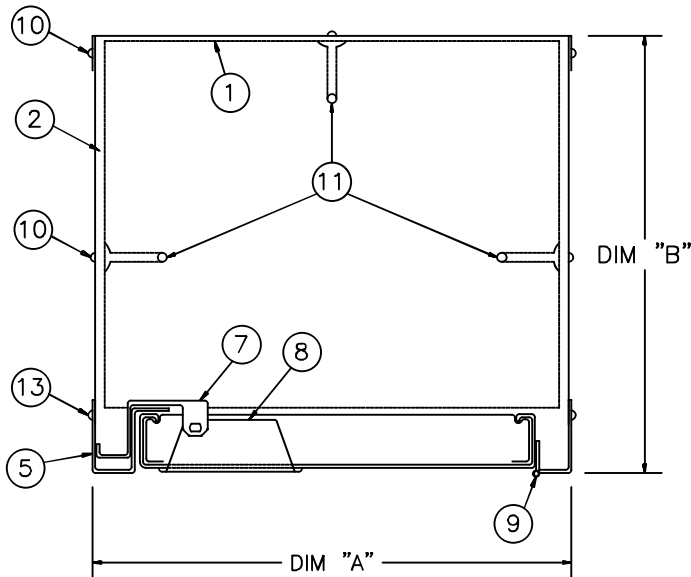

EVENT FLUSH DOOR LOCKER PARTS

NO.	DESCRIPTION	GAUGE
1	BACK PANEL	16
2	SIDE PANEL (REVERSIBLE)	16
3	TOP, INTERMEDIATE & BOTTOM SHELF	16 GALV
4		
5	DOOR STRIKE FRAME	16
6	DOOR (LINER 20 GAUGE)	14
7	HASP	12
8	STAINLESS STEEL POCKET	
9	CONTINUOUS HINGE & FRAME	16
10	RIVET	
11	COAT HOOK	
12	DOOR BUMPER - 2 PER DOOR	
13	#8 x 5/8" BOLT & NUT	
14		
15		
16	NUMBER PLATE & DOOR PULL	
EXTRA & SPECIAL PARTS		
27		
28		
DIM "A"	DIM "B"	DIM "C"

GENERAL STORAGE SYSTEMS

2995 PAGE STREET, LONDON
 ONTARIO, CANADA, N5V 4P6
 PHONE: (519) 453-5910
 FAX: (519) 455-0037

PROJECT:

STYLE:

TYPICAL DOUBLE TIER
 EVENT LOCKER

CUSTOMER:

QUOTE NO:

ARCH/ENG/CONT: